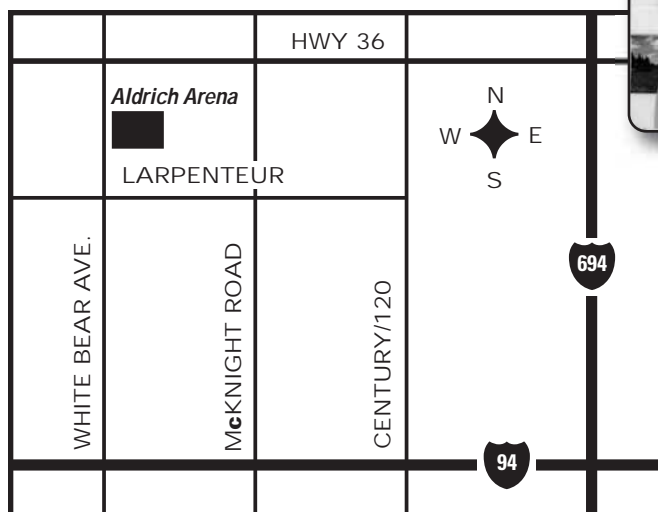

## The North Star Chapter's 37th ANNUAL GUZZLE 'N TWIRL

THE LARGEST BEER COLLECTIBLES SHOW IN THE UPPER MIDWEST

Sat., October 9, 2010  
10 a.m. to 3 p.m.

Aldrich Arena  
1850 White Bear Ave.  
Maplewood, Minnesota

Admission: \$4.00

Approximately 250 tables of beer collectibles!

For information, call Dave Wendl at 651-731-9573  
or visit [www.northstarchapter.com](http://www.northstarchapter.com)